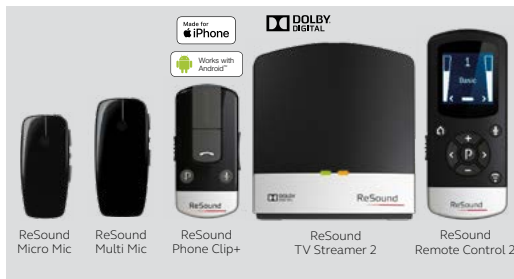

ReSound Portfolio 2018

Rechargeable		Design		Performance		Standard excellence		Power		Custom excellence				Invisible
9	ReSound LiNX Quattro™ RIE 61 Lithium-Ion	ReSound LiNX 3D™ Rechargeable RIE 61 Silver-Zinc 312	ReSound LiNX 3D™ RIE 61 312	ReSound LiNX Quattro™ RIE 62 13	ReSound LiNX 3D™ RIE 62 BTE 67 BTE 77 BTE 88 13 312 13 13	ReSound ENZO 3D™ BTE 88 BTE 98 13 675	ReSound LiNX 3D™ CIC 10A MIH-S 10A	MIH 312/13 ITC 312 ITE HS 312/13* ITE FS 13	IIC 10A					
7	ReSound LiNX Quattro™ RIE 61 Lithium-Ion	ReSound LiNX 3D™ Rechargeable RIE 61 Silver-Zinc 312	ReSound LiNX 3D™ RIE 61 312	ReSound LiNX Quattro™ RIE 62 13	ReSound LiNX 3D™ RIE 62 BTE 67 BTE 77 BTE 88 13 312 13 13	ReSound ENZO 3D™ BTE 88 BTE 98 13 675	ReSound LiNX 3D™ CIC 10A MIH-S 10A	MIH 312/13 ITC 312 ITE HS 312/13* ITE HS 13	IIC 10A					
5		ReSound LiNX 3D™ Rechargeable RIE 61 Silver-Zinc 312	ReSound LiNX 3D™ RIE 61 312		ReSound LiNX 3D™ RIE 62 BTE 67 BTE 77 BTE 88 13 312 13 13	ReSound ENZO 3D™ BTE 88 BTE 98 13 675	ReSound LiNX 3D™ CIC 10A MIH-S 10A	MIH 312/13 ITC 312 ITE HS 312/13* ITE HS 13	IIC 10A					

*Size 13 battery not available for ITE HS in Canada.

Wireless accessories