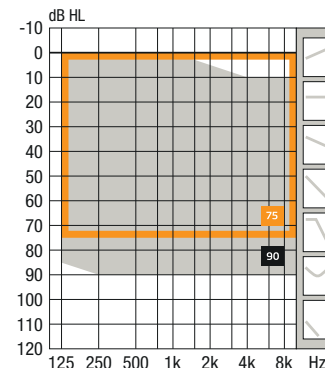

†† From iPhone, iPad, iPod touch, and select Android™ devices

‡ Requires push-button

• Default ◦ Optional N/A Not Available

The shown feature set is available for Oticon Own ITC, ITE HS and ITE FS.

Feature overviews for Oticon Own IIC and CIC can be found in the Technical data sheets