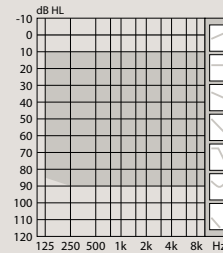

# Oticon Own styles and benefits\*

75 Own 1

IIC

- Custom made with a focus on size
- Our smallest IIC to date
- Fits mild to severe HL
- Available fitting range:

75 90

90 Own 1

CIC

- Custom made with a focus on size
- Very discreet and comfortable
- Offering push button for manual control
- Fits mild to severe HL
- Available fitting range:

75 90

90 Own 1

ITC

- The most discreet in-the-ear style with all feature options available
- Fully featured with 2.4 GHz option available
- Giving maximum support in noisy environments
- Fits mild to severe HL
- Available fitting range: