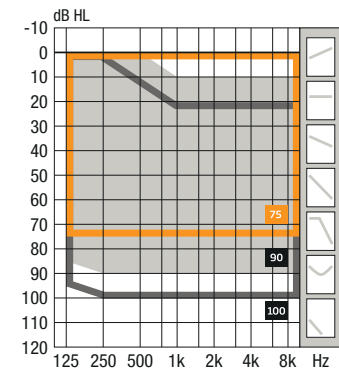

†† From iPhone, iPad, iPod touch, and select Android™ devices

‡ Requires push-button

• Default ◦ Optional N/A Not Available

The shown feature set is available for Oticon Own ITC, ITE HS and ITE FS.

Feature overviews for Oticon Own IIC and CIC can be found in the Technical data sheets