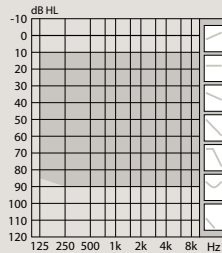

# Oticon Own styles and benefits\*

75 Own 1

IIC

- Custom made with a focus on size
- Our smallest IIC to date
- Fits mild to severe HL
- Available fitting range:

75 90

90 Own 1

CIC

- Custom made with a focus on size
- Very discreet and comfortable
- Offering push button for manual control
- Fits mild to severe HL
- Available fitting range:

75 90

90 Own 1

ITC

- The most discreet in-the-ear style with all feature options available
- Fully featured with 2.4 GHz option available
- Giving maximum support in noisy environments
- Fits mild to severe HL
- Available fitting range: