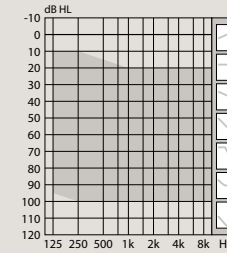

# Oticon Own styles and benefits\*

75 Own 1

IIC

- Custom made with a focus on size
- Our smallest IIC to date
- Fits mild to severe HL
- Available fitting range:

75 90

90 Own 1

CIC

- Custom made with a focus on size
- Very discreet and comfortable
- Offering push button for manual control
- Fits mild to severe HL
- Available fitting range:

75 90

90 Own 1

ITC

- The most discreet in-the-ear style with all feature options available
- Fully featured with 2.4 GHz option available
- Giving maximum support in noisy environments
- Fits mild to severe HL
- Available fitting range:

75 90 100

100 Own 1

ITE HS

- Fully featured with 2.4 GHz option available
- Extra easy to handle, control, and adjust
- Giving maximum support in noisy environments
- Fits mild to severe HL
- Available fitting range: