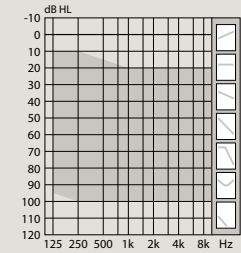

75 90 100

100 Own 1

ITE HS

- Fully featured with 2.4 GHz option available
- Extra easy to handle, control, and adjust
- Giving maximum support in noisy environments
- Fits mild to severe HL
- Available fitting range:

75 90 100

100 Own 1

ITE FS

- Fully featured with 2.4 GHz option available
- Extra easy to handle, control, and adjust
- Giving maximum support in noisy environments
- Fits mild to severe HL
- Available fitting range: