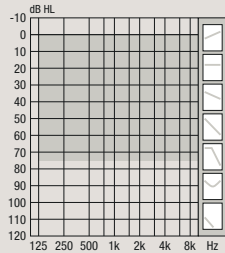

- Custom made with a focus on size
- Our smallest IIC to date
- Fits mild to severe HL
- Available fitting range:

75 90